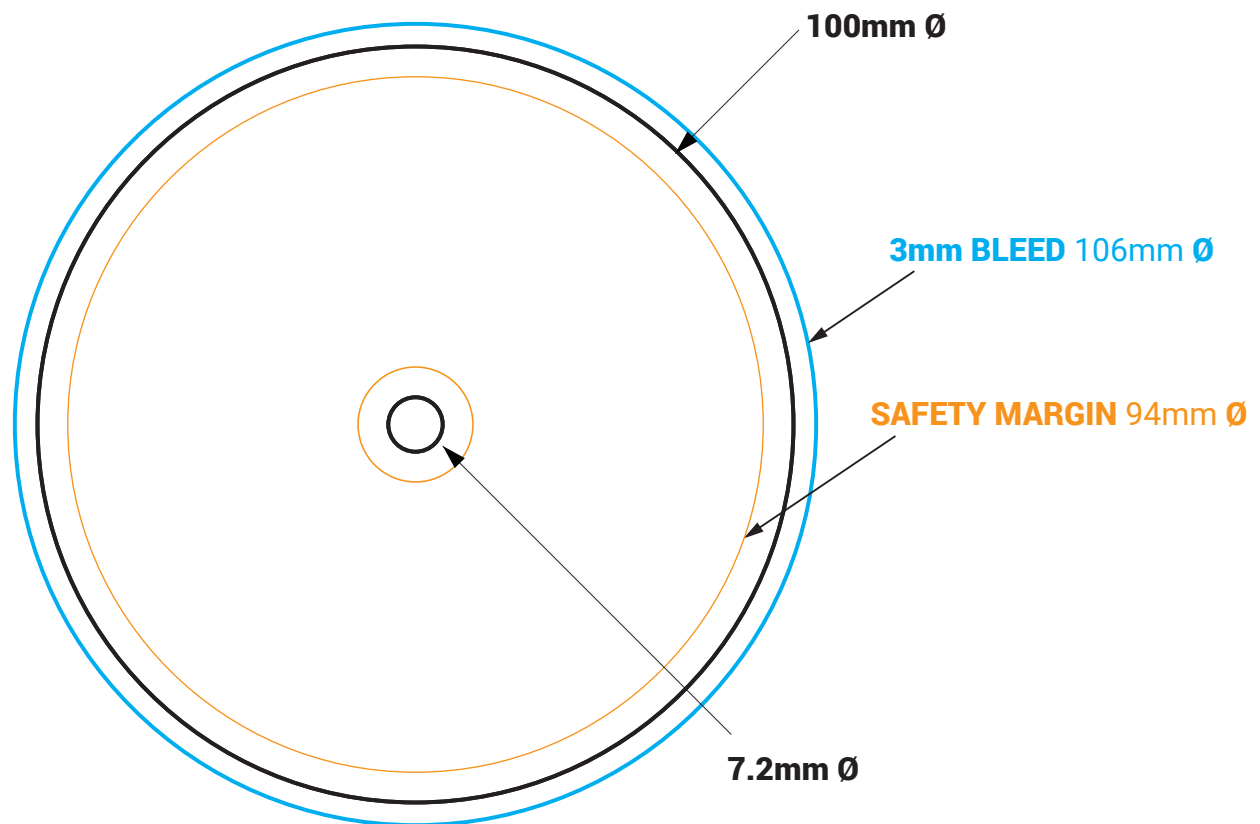

Vinyl Label 10 inch or 12 inch

! DO NOT CUT THE CENTRE HOLE OUT OF THE ARTWORK.
ART MUST BE SET UP AS A SOLID CIRCLE

! DO NOT INCLUDE THE TEMPLATE OR ANY OTHER NON-PRINT
INFO IN THE FINAL PRINT READY PDF ART FILE.

IMPORTANT

- IMPORTANT INFO SHOULD MUST BE INSIDE SAFETY MARGINS
- FINAL ART MUST HAVE 3MM BLEED ON EACH CUT EDGE
- FINAL ART MUST BE CMYK AND 300 DPI
- PLEASE OUTLINE ALL FONTS
- SAVE ART AS PRINT READY PDF (Acrobat 6.0 (PDF 1.5) or higher)