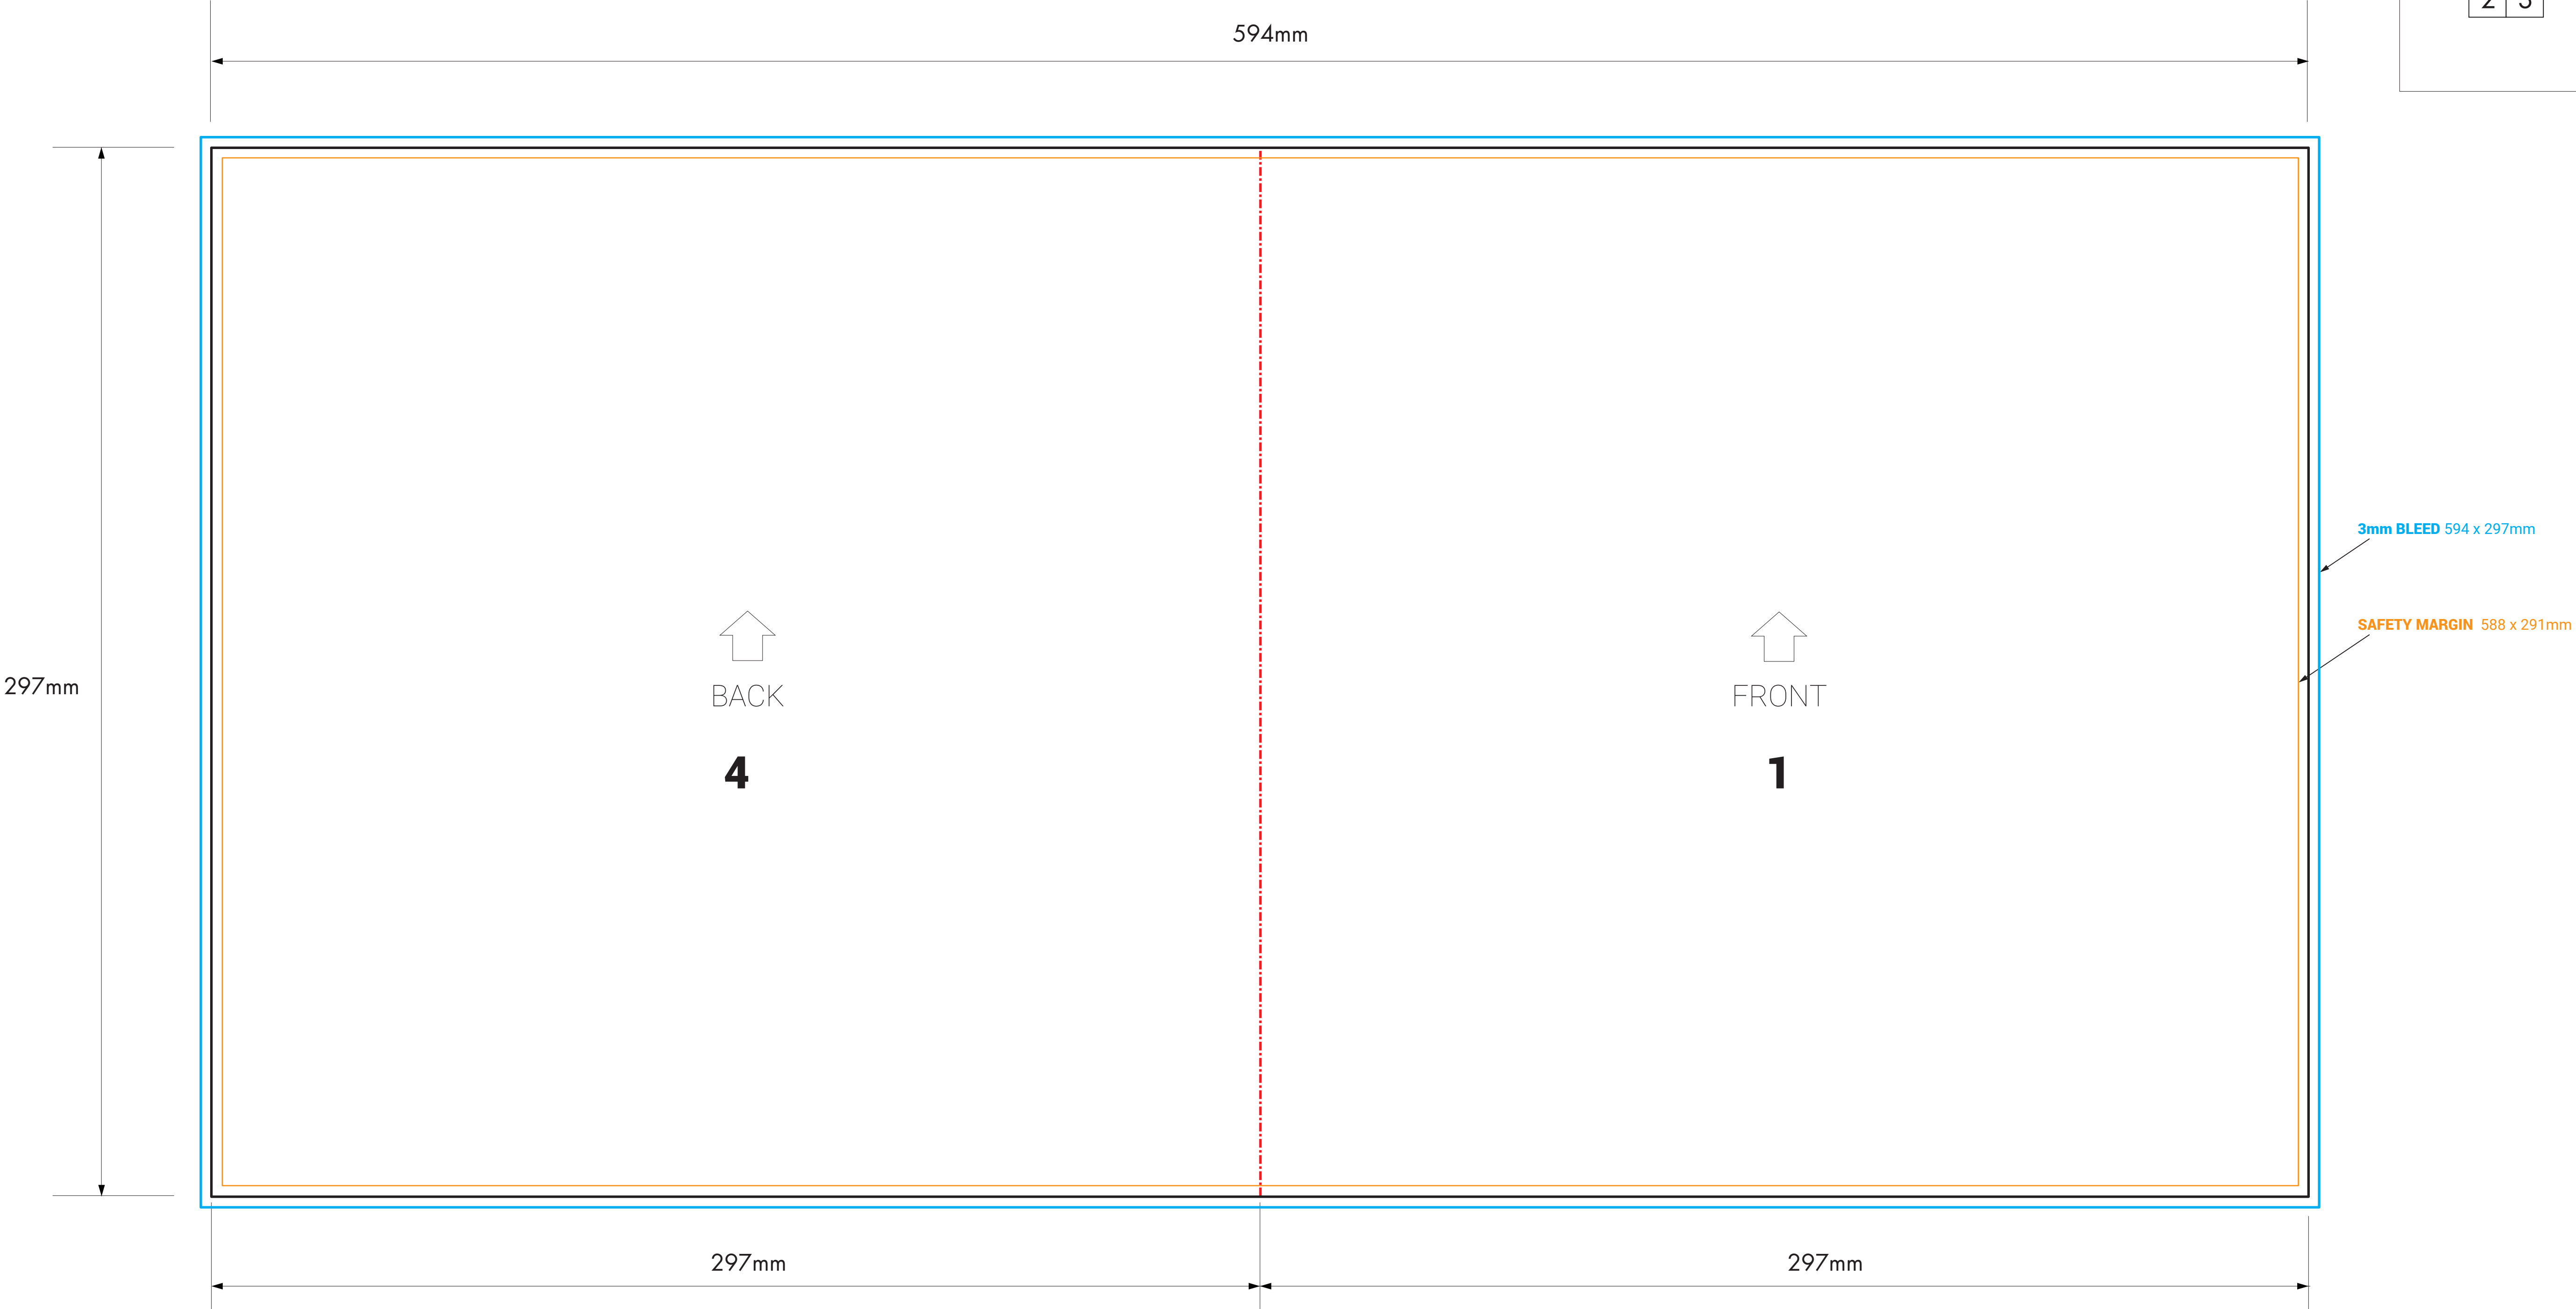

VINYL 12" SLEEVE INSERT - 4 PAGE FOLDED - OUTSIDE

PLEASE SUPPLY 2 FILES
LAYED OUT IN **PRINTER'S PAIRS**

Back	Front
4	1
Inside	
2	3

! DO NOT INCLUDE THE TEMPLATE OR ANY OTHER NON-PRINT INFO IN THE FINAL PRINT READY PDF ART FILE.

VINYL 12" SLEEVE INSERT - 4 PAGE FOLDED - INSIDE

! DO NOT INCLUDE THE TEMPLATE OR ANY OTHER NON-PRINT INFO IN THE FINAL PRINT READY PDF ART FILE.