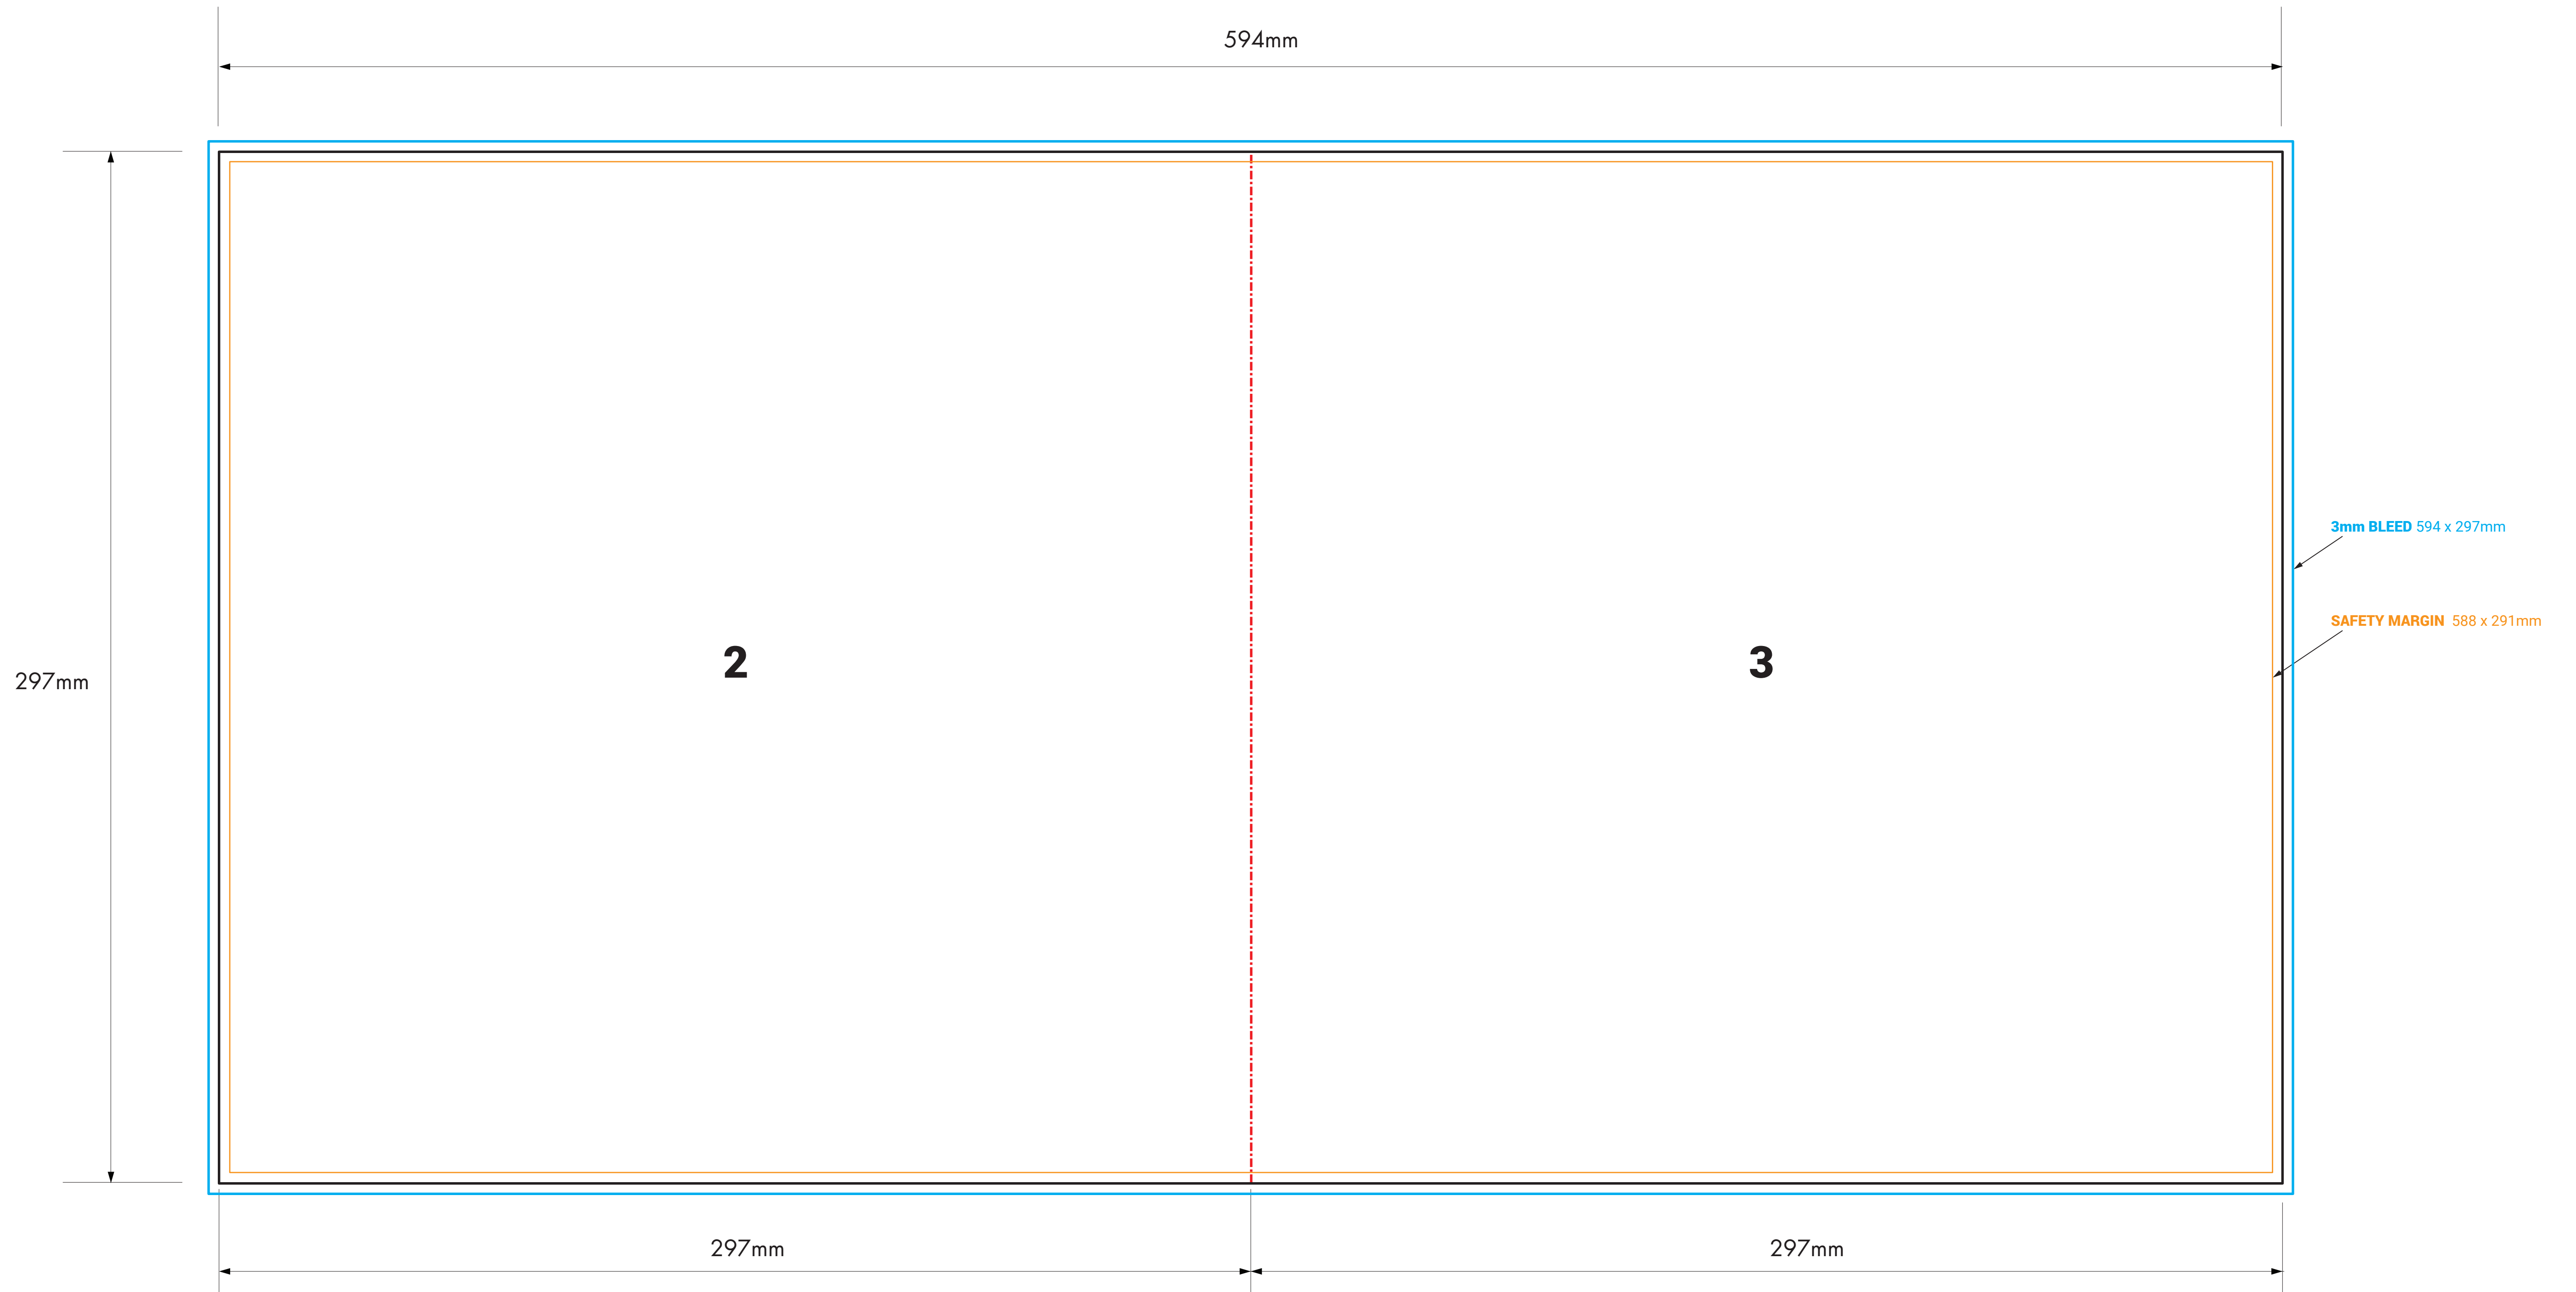

VINYL 12" SLEEVE INSERT - 4 PAGE FOLDED - OUTSIDE

PLEASE SUPPLY 2 FILES
LAYED OUT IN **PRINTER'S PAIRS**

Back	Front
4	1
Inside	
2	3

! DO NOT INCLUDE THE TEMPLATE OR ANY OTHER NON-PRINT INFO IN THE FINAL PRINT READY PDF ART FILE.

VINYL 12" SLEEVE INSERT - 4 PAGE FOLDED - INSIDE

! DO NOT INCLUDE THE TEMPLATE OR ANY OTHER NON-PRINT INFO IN THE FINAL PRINT READY PDF ART FILE.