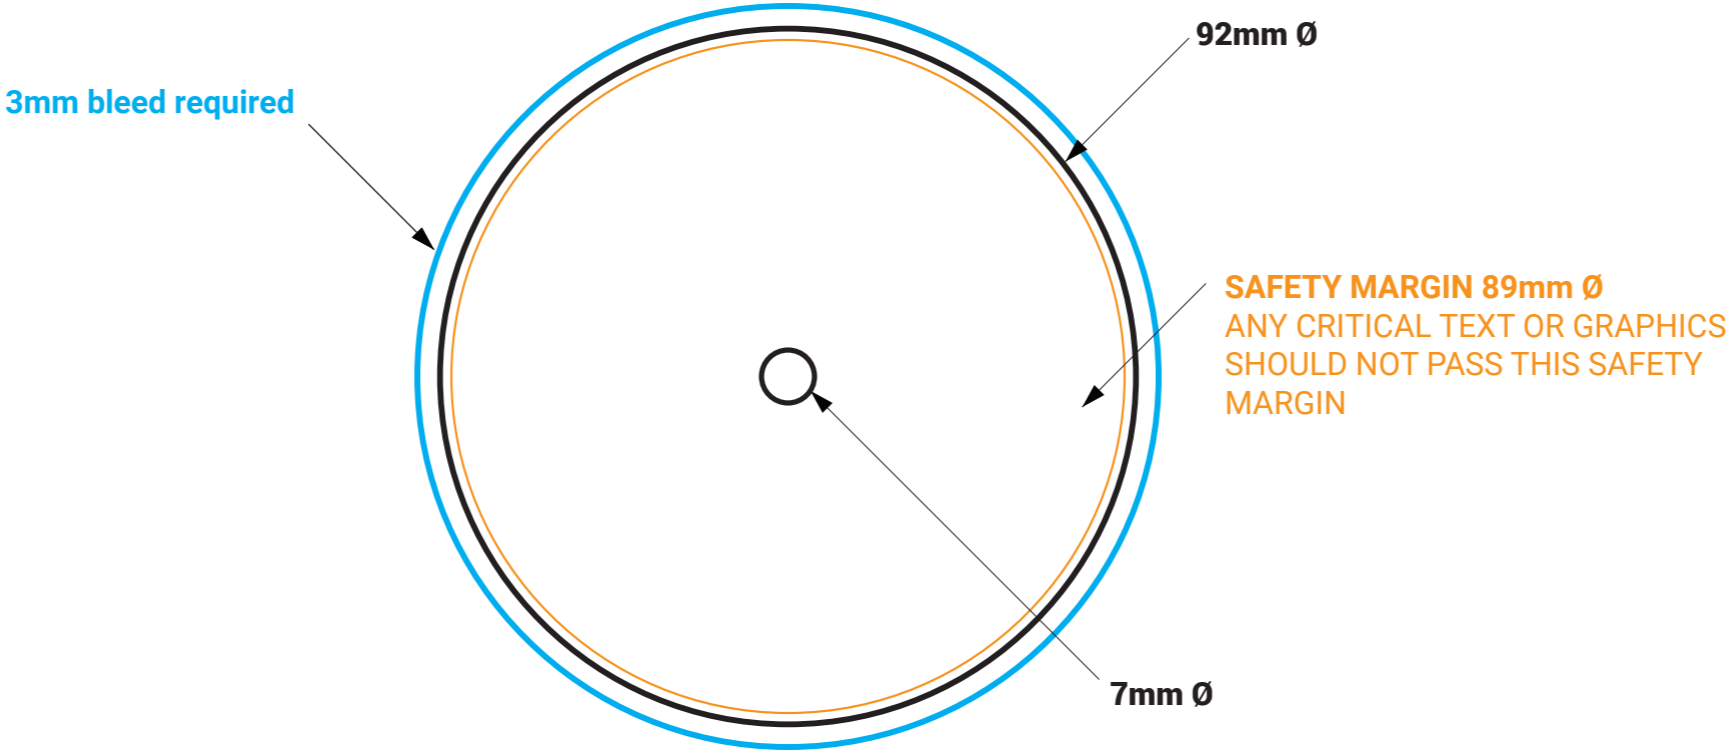

VINYL 7" - LABEL

! DO NOT INCLUDE THE TEMPLATE OR ANY OTHER NON-PRINT INFO IN THE FINAL PRINT READY PDF ART FILE.

***DO NOT CUT THE CENTRE HOLE OUT OF THE ARTWORK.
ART MUST BE SET UP AS A SOLID CIRCLE

BLEED (87mm Diameter)	CUT (85mm Diameter)	SAFETY MARGIN (77mm Diameter)
---------------------------------	-------------------------------	---