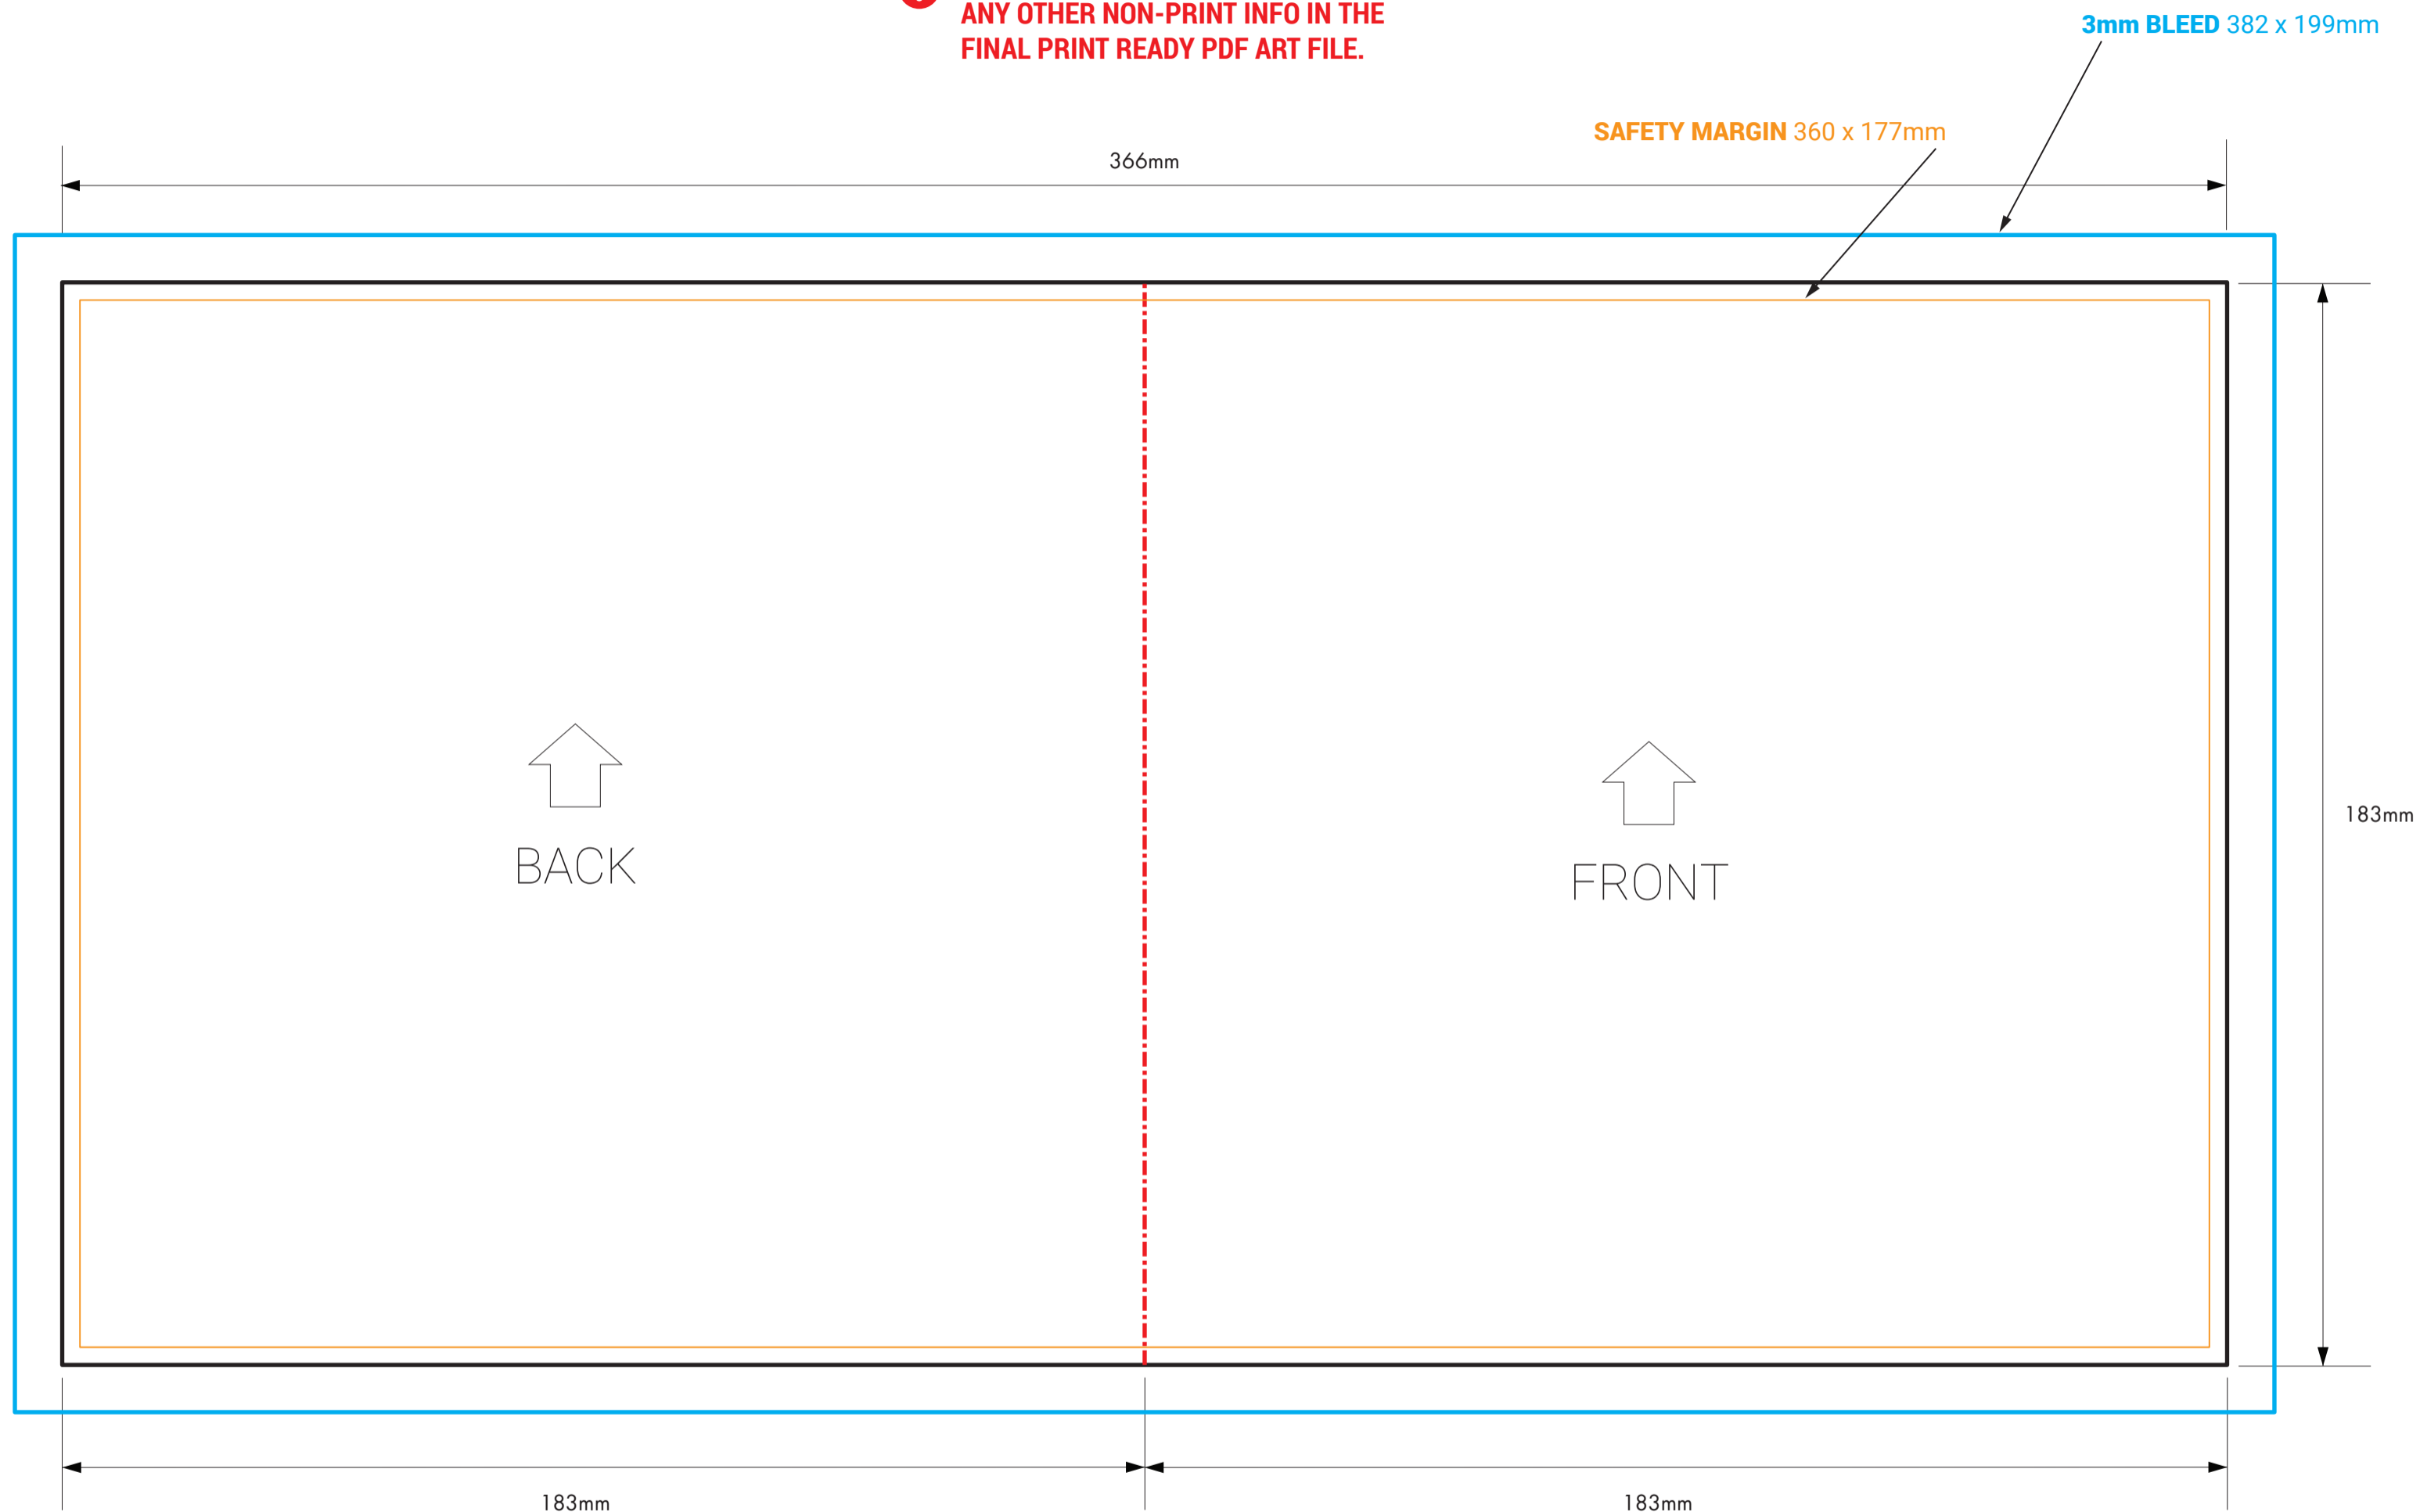

VINYL 7" - SLEEVE

! DO NOT INCLUDE THE TEMPLATE OR ANY OTHER NON-PRINT INFO IN THE FINAL PRINT READY PDF ART FILE.

IMPORTANT

- IMPORTANT INFO SHOULD MUST BE INSIDE SAFETY MARGINS
- FINAL ART MUST HAVE 8MM BLEED ON EACH CUT EDGE
- FINAL ART MUST BE CMYK AND 300 DPI
- PLEASE OUTLINE ALL FONTS
- SAVE ART AS PRINT READY PDF (Acrobat 6.0 (PDF 1.5) or higher)